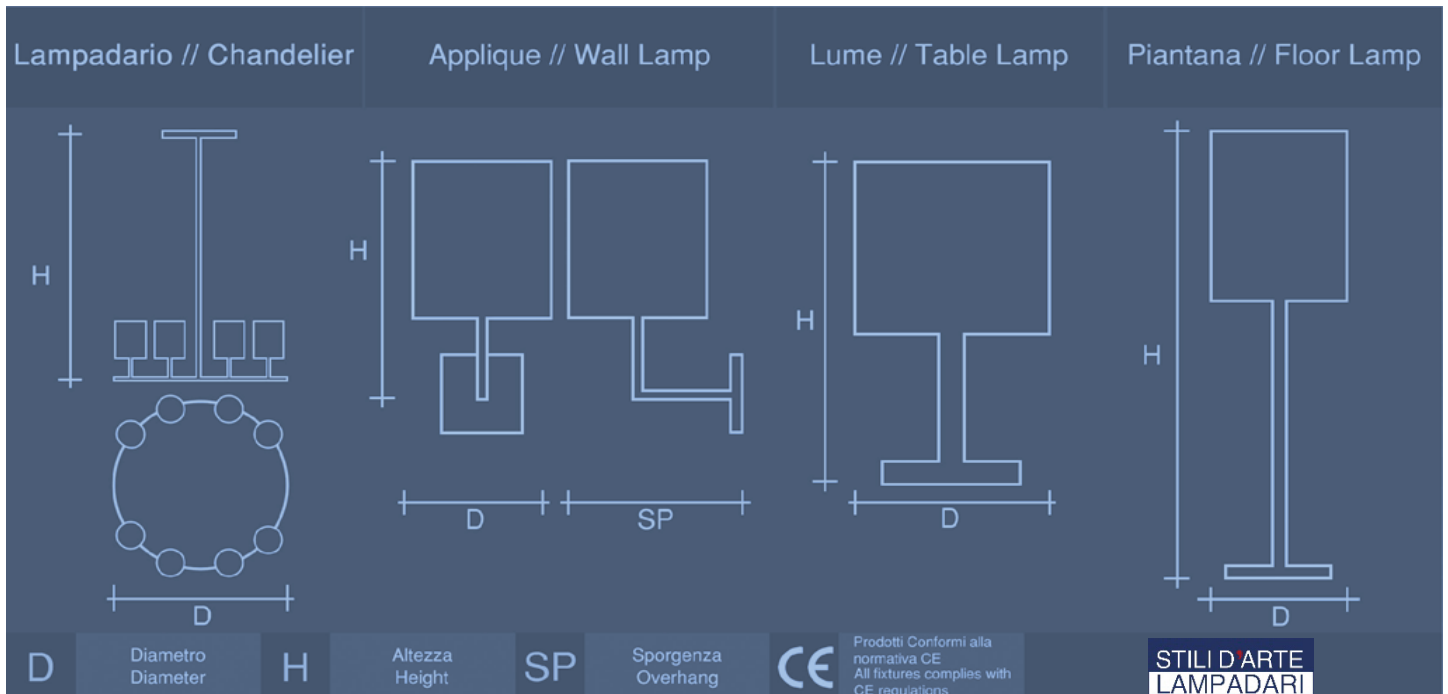

collection SILVER

D

Diametro
Diameter

H

Altezza
Height

SP

Sporgenza
Overhang

CE

Prodotti Conformi alla
normativa CE
All fixtures complies with
CE regulationsSTILI D'ARTE
LAMPADARI

	Diametro Diameter	Altezza Height	Sporgenza Overhang	Potenza Power
202/6L lampadario 6 luci senza paralumi 6 lights chandelier without lampshades	80 cm	65 cm		6 (E14) x 40W
202/6LP lampadario 6 luci con paralumi 6 lights chandelier with lampshades	85 cm	65 cm		6 (E14) x 40W
202/8L lampadario 8 luci senza paralumi 8 lights chandelier without lampshades	90 cm	65 cm		8 (E14) x 40W
202/8LP lampadario 8 luci con paralumi 8 lights chandelier with lampshades	95 cm	65 cm		8 (E14) x 40W
202/AP1L applique 1 luce senza paralume 1 light wall light without lampshade	13 cm	30 cm	22 cm	1 (E14) x 40W
202/AP1LP applique 1 luce con paralume 1 light wall light with lampshade	25 cm	40 cm	24 cm	1 (E14) x 40W
202/AP2L applique 2 luci senza paralumi 2 lights wall light without lampshades	40 cm	32 cm	30 cm	2 (E14) x 40W
202/AP2LP applique 2 luci con paralumi 2 lights wall light with lampshades	47 cm	42 cm	33 cm	2 (E14) x 40W
202/LP1L lume piccolo 1 luce 1 light small lamp	25 cm	44 cm		1 (E14) x 40W