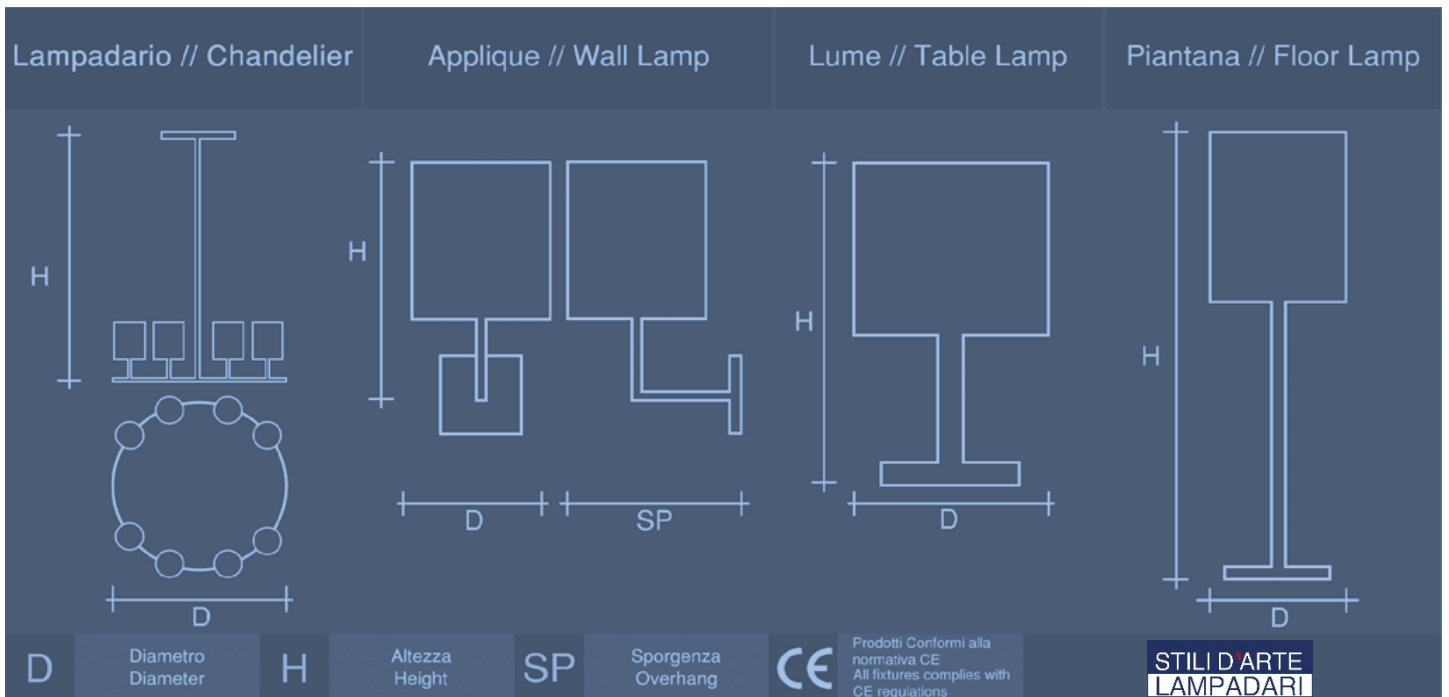

collection GOLD AMBRA

D

Diametro
Diameter

H

Altezza
Height

SP

Sporgenza
Overhang

CE

Prodotti Conformi alla
normativa CE
All fixtures complies with
CE regulationsSTILI D'ARTE
LAMPADARI

CON PASTORALI

	Diametro Diameter	Altezza Height	Sporgenza Overhang	Potenza Power
191/3L lampadario 3 luci 3 lights chandelier	60 cm	68 cm		3 (E14) x 40W
191/5L lampadario 5 luci 5 lights chandelier	70 cm	68 cm		5 (E14) x 40W
191/6L lampadario 6 luci 6 lights chandelier	70 cm	68 cm		6 (E14) x 40W
191/8L lampadario 8 luci 8 lights chandelier	90 cm	68 cm		8 (E14) x 40W
191/AP2L applique 2 luci 2 lights wall light	40 cm	31 cm	27 cm	2 (E14) x 40W
191/LP1L lume piccolo 1 luce 1 light small lamp	25 cm	48 cm		1 (E14) x 40W
191/LG1L lume grande 1 luce 1 light big lamp	40 cm	72 cm		1 (E27) x 60W