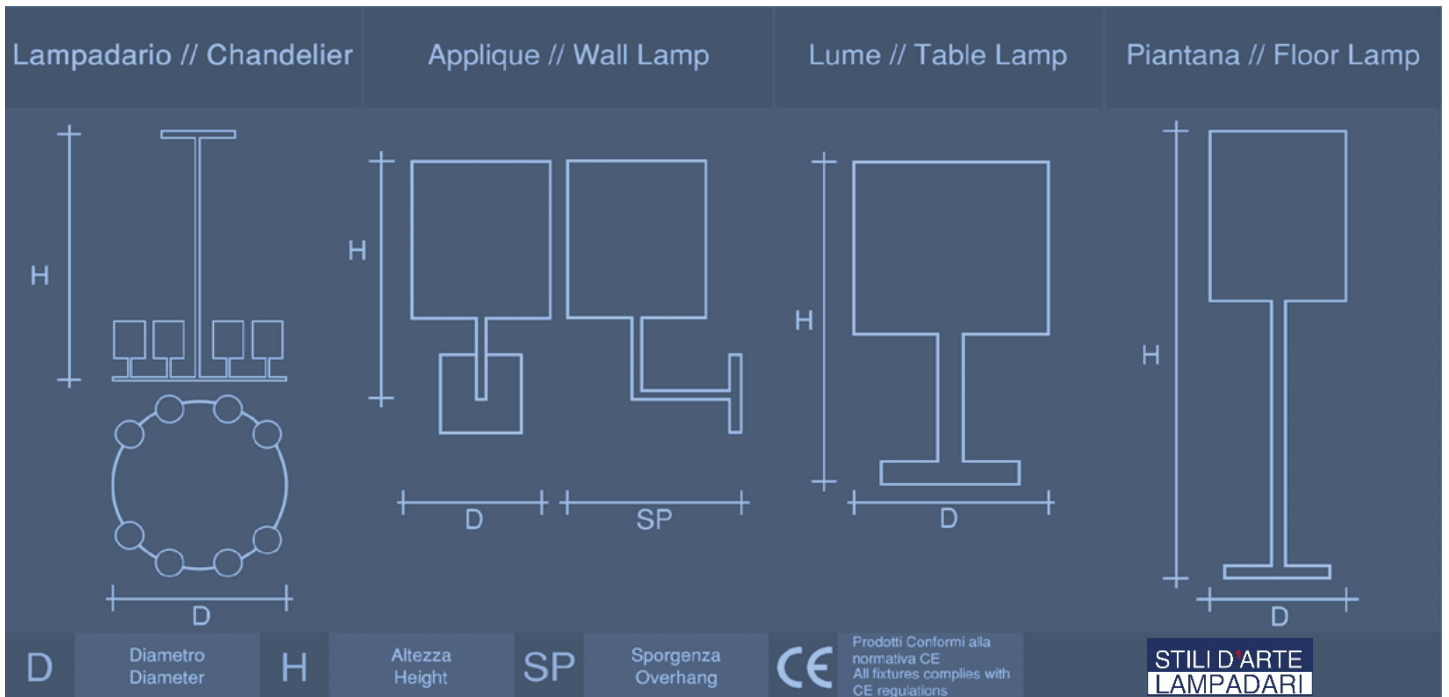

collection DREAM

D

Diametro
Diameter

H

Altezza
Height

SP

Sporgenza
Overhang

CE

Finitura: oro satinato terra rossa
Finish: satin gold red clay colored

Prodotti conformi
alla normativa CE

All fixtures are
according to CE

| | Diametro <i>Diameter</i> | Altezza <i>Height</i> | Sporgenza <i>Overhang</i> | Potenza <i>Power</i> |
|---|------------------------------------|---------------------------------|-------------------------------------|--------------------------------|
| 321/8LP lampadario 8 luci con paralumi 8 lights chandelier with lampshades | 100 cm | 68 cm | | 8 (E14) x 40W |
| 321/S2L sospensione 2 luci 2 lights hanging-light | 50 cm | 72 cm | | 2 (E14) x 40W |
| 321/AP2L applique 2 luci senza paralumi 2 lights wall light without lampshades | 45 cm | 35 cm | 31 cm | 2 (E14) x 40W |
| 321/AP2LP applique 2 luci con paralumi 2 lights wall light with lampshades | 48 cm | 37 cm | 33 cm | 2 (E14) x 40W |
| 321/LP1L lume piccolo 1 luce 1 light small lamp | 25 cm | 43 cm | | 1 (E14) x 40W |
| 321/LG1L lume grande 1 luce 1 light big lamp | 40 cm | 68 cm | | 1 (E27) x 60W |
| 321/LG2L lume grande 2 luci 2 lights big lamp | 50 cm | 72 cm | | 2 (E14) x 40W |
| 321/LG5L lume grande 5 luci 5 lights big lamp | 50 cm | 95 cm | | 5 (E14) x 40W |
| 321/P3L piantana 3 luci 3 lights floor lamp | 50 cm | 182 cm | | 3 (E14) x 40W |